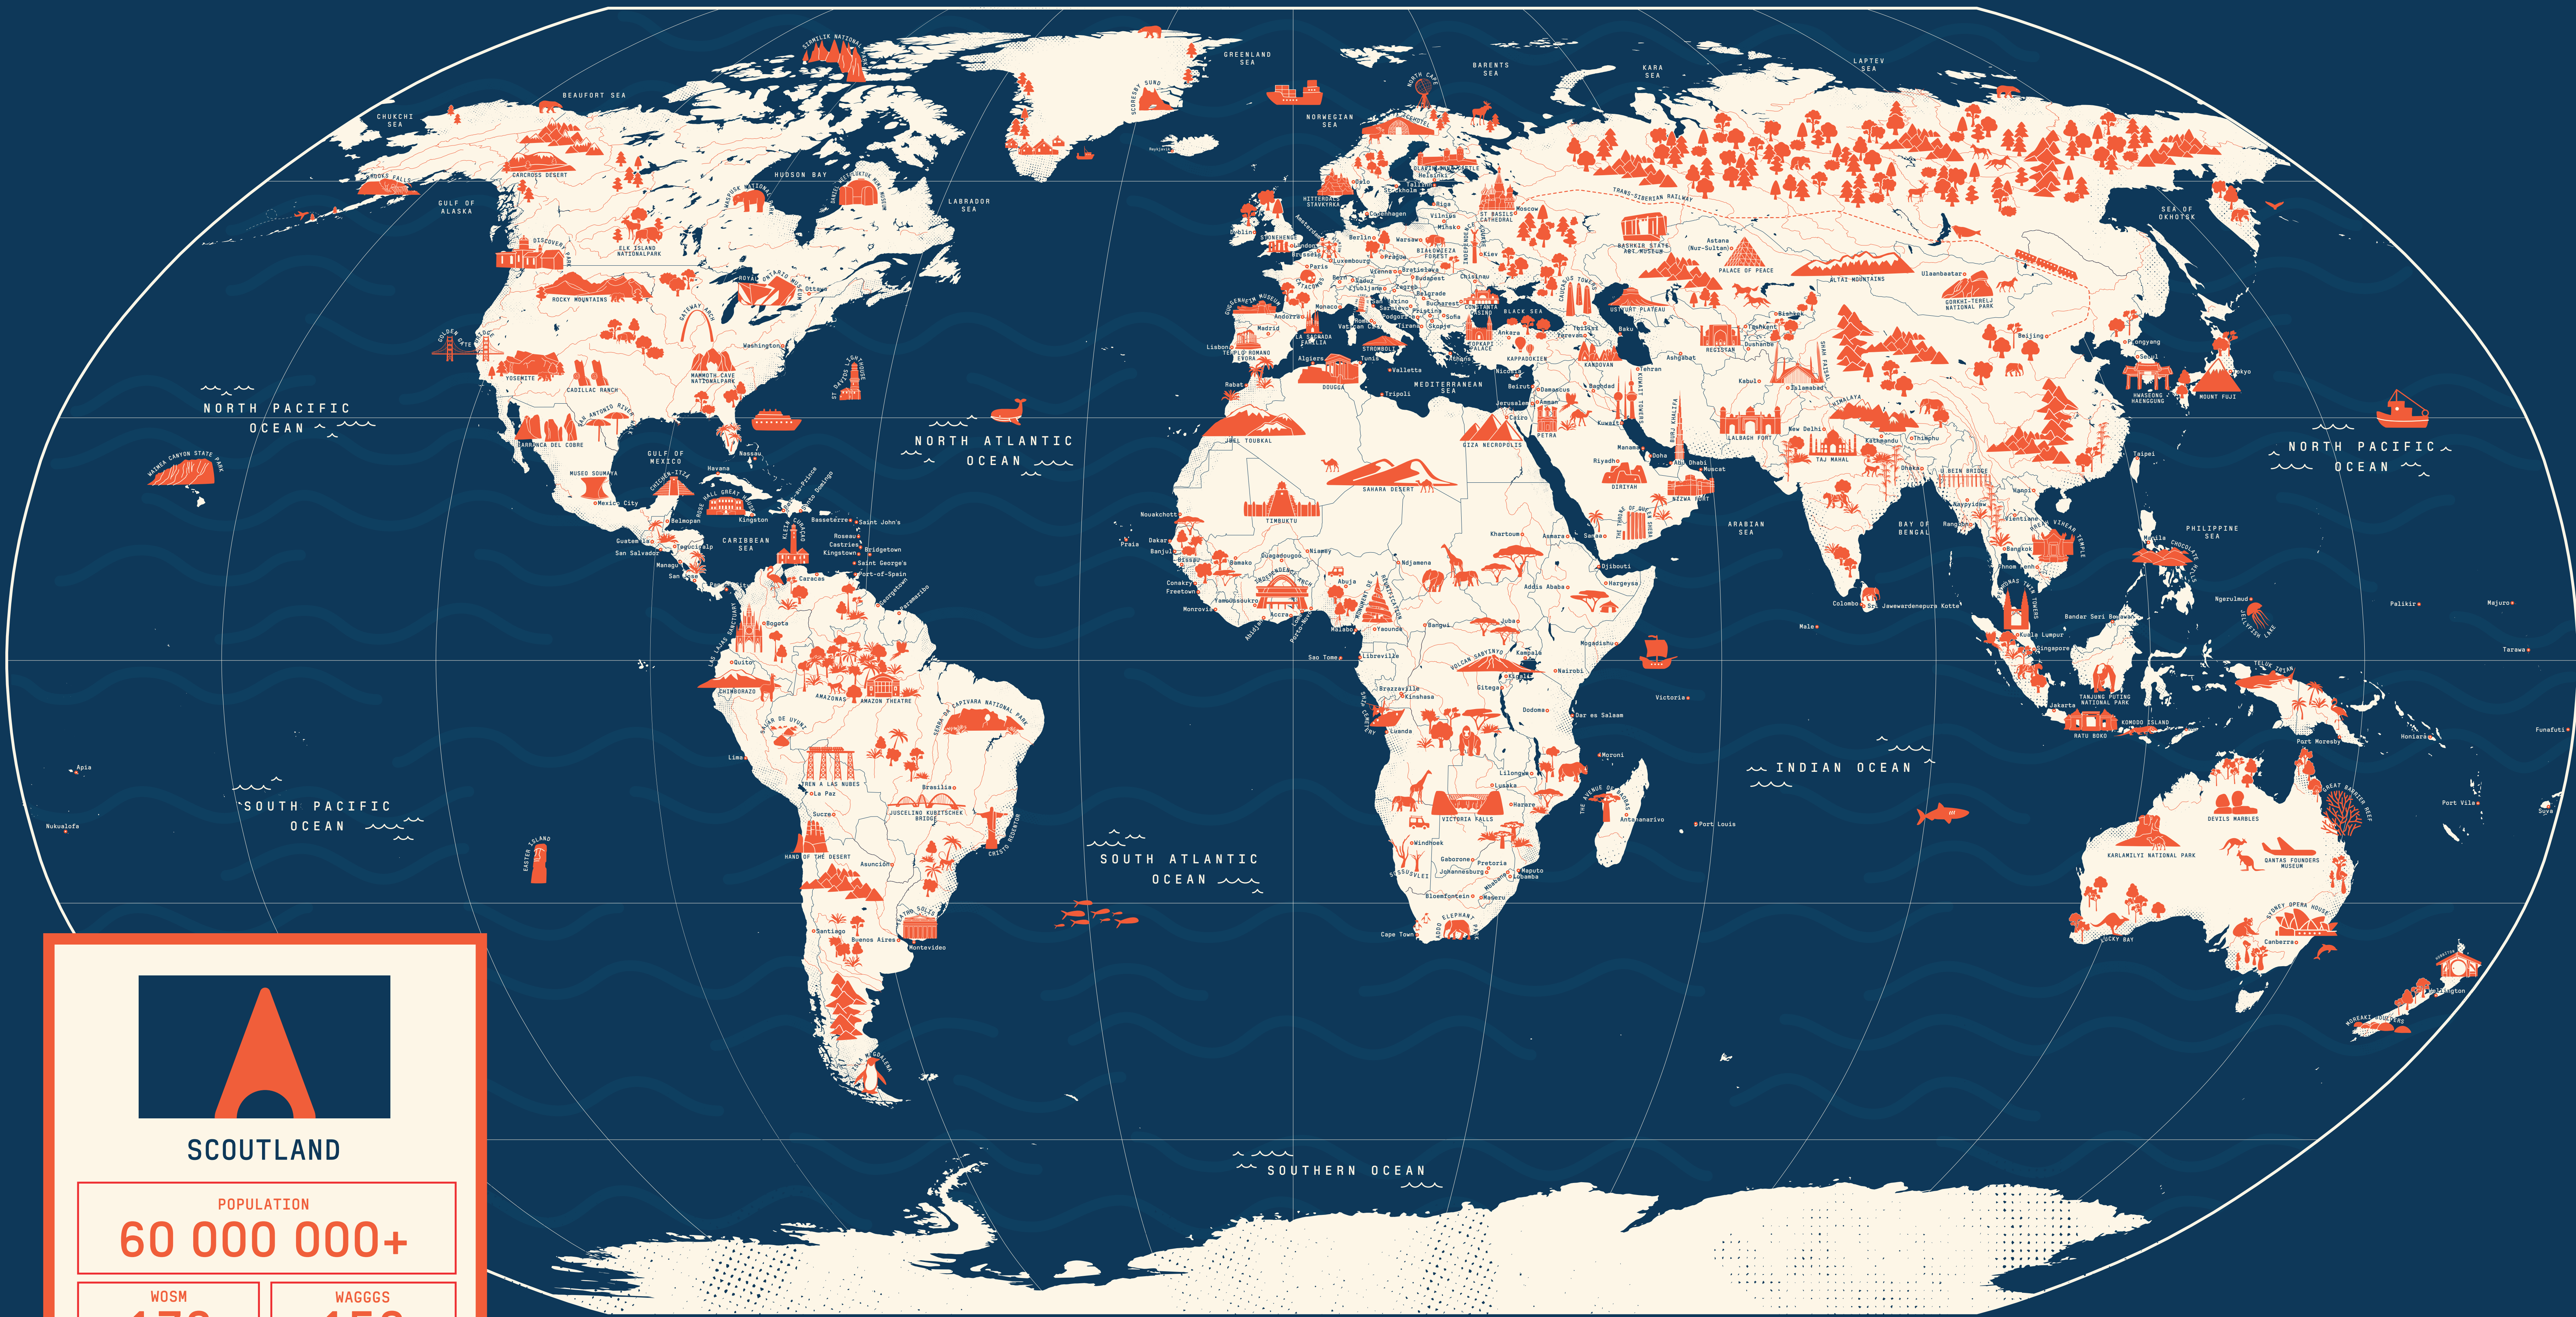

# SCOUTLAND

180° 150° 120° 90° 60° 30° 0° 30° 60° 90° 120° 150° 180°

SCOUTLAND

POPULATION

60 000 000+

WOSM

172

Member organizations

WAGGGS

152

Member organizations

WORLD CENTERS

Kandersteg & Our Chalet in Switzerland  
 Kusefiri in changing places in Africa  
 Pax Lodge in London  
 Sangam in India  
 Our Cabana in Mexico

Scouterna

0 3000 Kilometers  
 0 2000 Miles